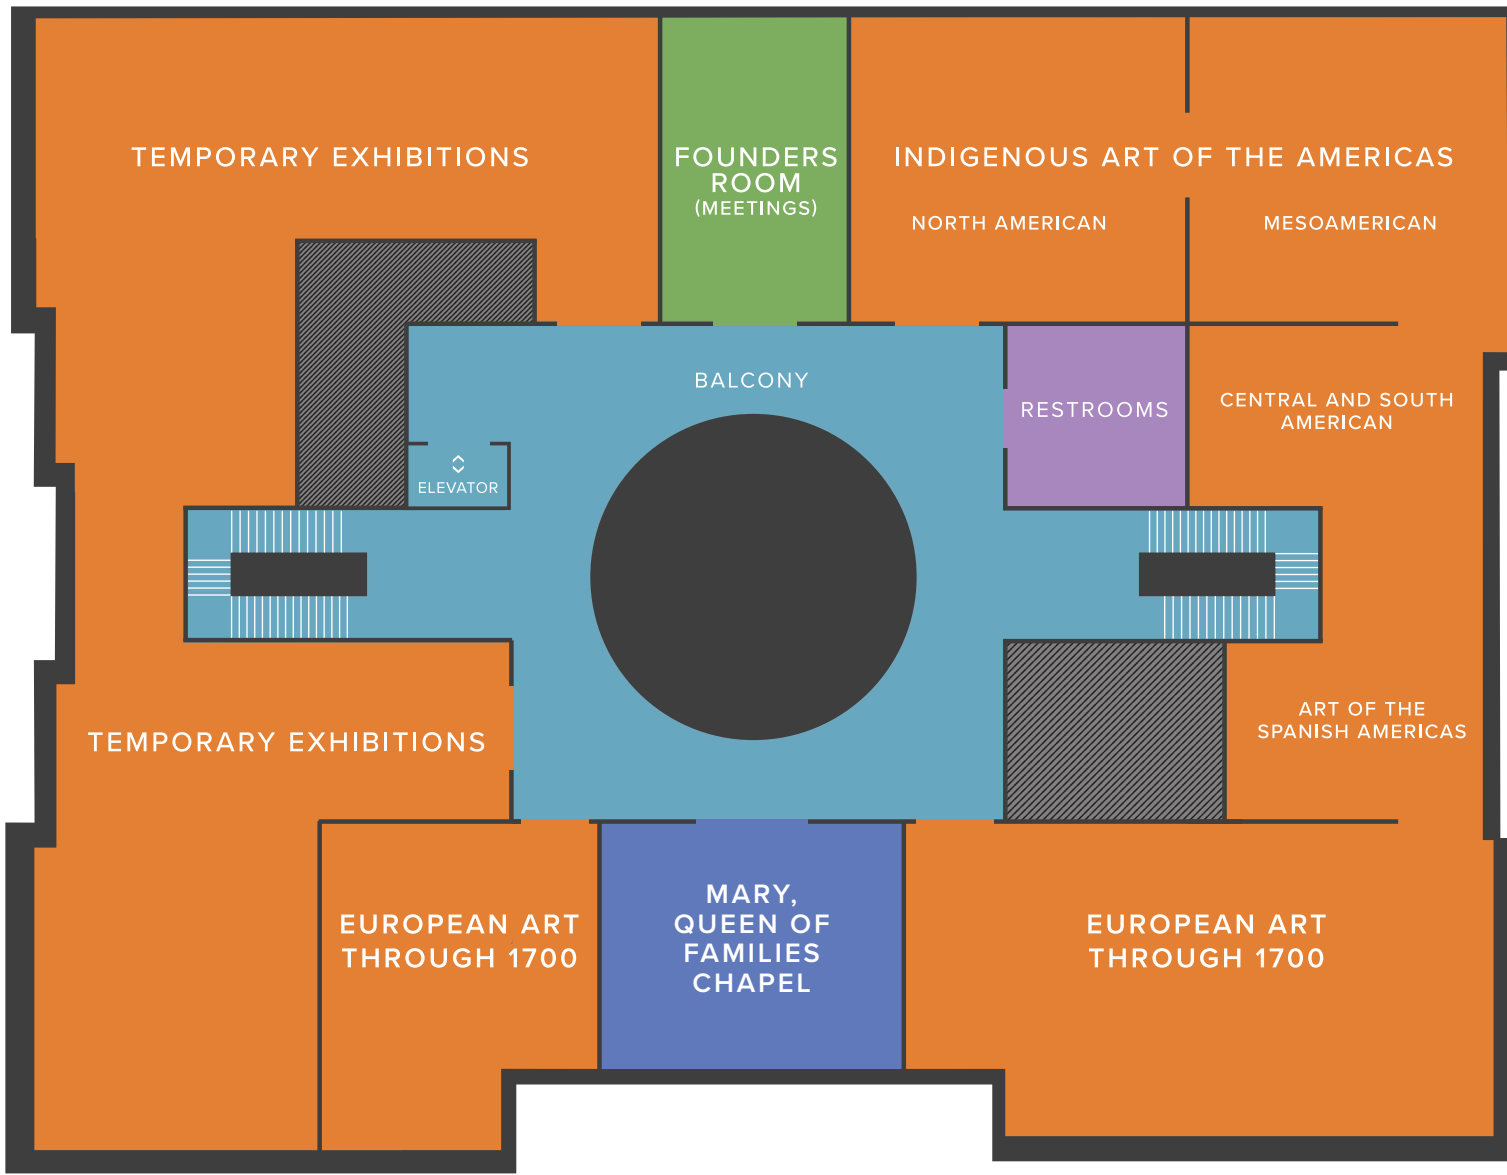

Raclin Murphy Museum of Art

MUSEUM DIRECTORY

LEVEL 3
LIMITED PUBLIC ACCESS

LEVEL 2

LEVEL 1

LOWER LEVEL

- GALLERIES AND EXHIBITION SPACES
- EDUCATION AND RESEARCH
- PUBLIC AREAS
- MARY, QUEEN OF FAMILIES CHAPEL
- CAFE
- RESTROOMS
- NON-PUBLIC AREAS