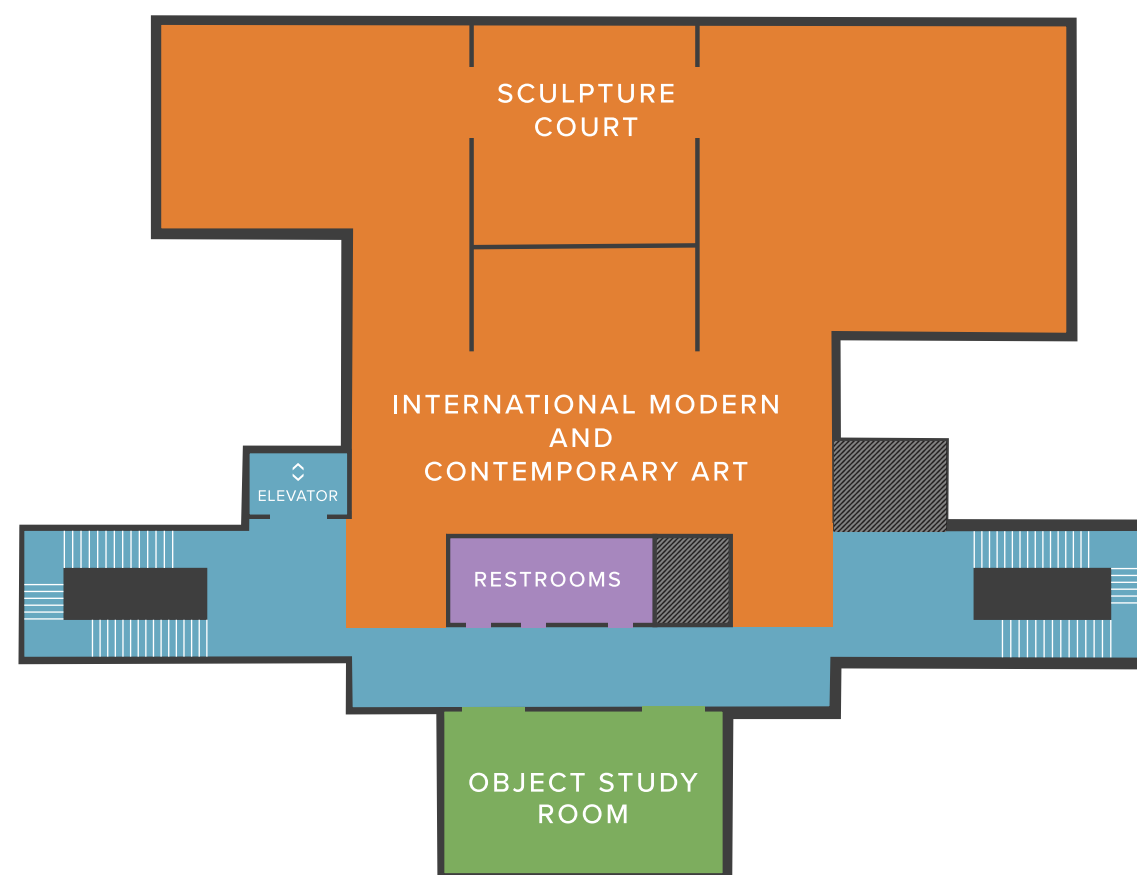

Raclin Murphy Museum of Art

MUSEUM DIRECTORY

LEVEL 3
LIMITED PUBLIC ACCESS

LEVEL 2

LEVEL 1

LOWER LEVEL

- GALLERIES AND EXHIBITION SPACES
- EDUCATION AND RESEARCH
- PUBLIC AREAS
- MARY, QUEEN OF FAMILIES CHAPEL
- CAFE
- RESTROOMS
- NON-PUBLIC AREAS